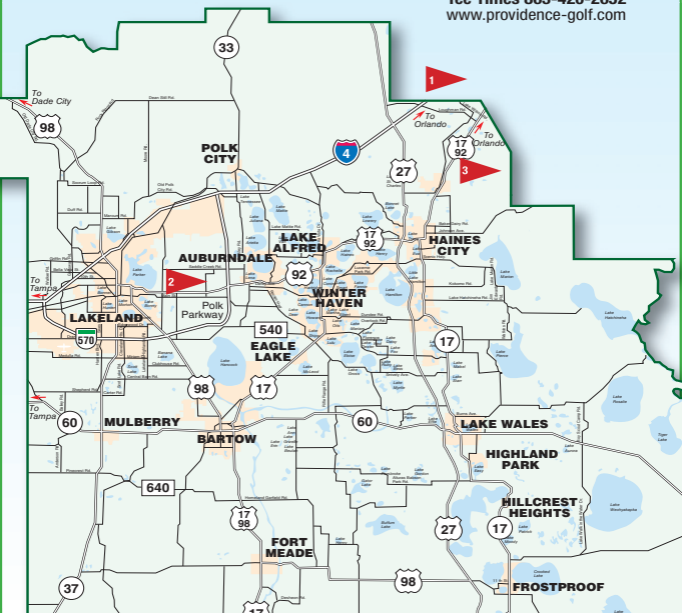

CENTRAL FLORIDA GOLF COURSE DIRECTORY

CHAMPIONS GATE

1

CHAMPIONS GATE
1400 Masters Boulevard
Champions Gate, FL 33896
Tee Times (407) 787-4653
www.championsgategolf.com

LAKELAND

2

SCHALAMAR CREEK
4500 US Highway 92 E
Lakeland, FL 33801
Tee Times 863-666-1623 Ext. 1
www.schalamar.com

DAVENPORT

3

PROVIDENCE GOLF
1518 Clubhouse Blvd.
Davenport, FL 33837
Tee Times 863-420-2652
www.providence-golf.com

VISIT

WWW.THELEDGER.COM/GOLFCOURSEDIRECTORY

To Advertise, Contact Kim Edwards at 863-802-7381