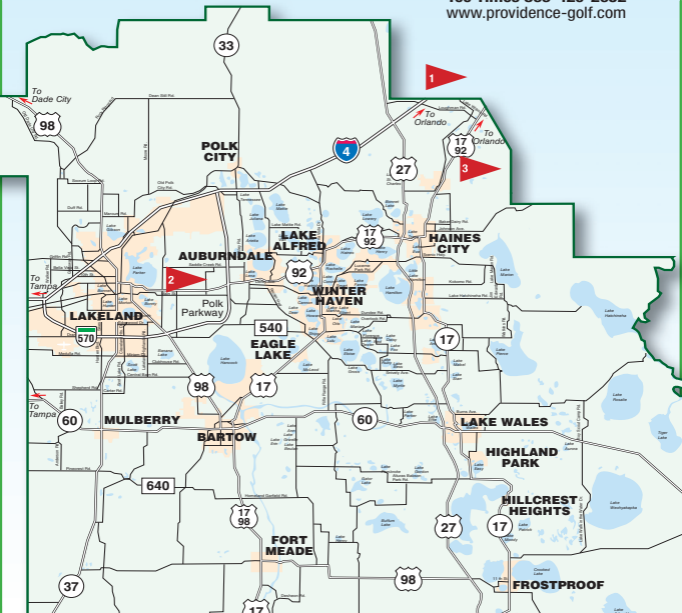

CENTRAL FLORIDA GOLF COURSE DIRECTORY

CHAMPIONS GATE

1

CHAMPIONS GATE

1400 Masters Boulevard
Champions Gate, FL 33896
Tee Times (407) 787-4653
www.championsgategolf.com

LAKELAND

2

SCHALAMAR CREEK

4500 US Highway 92 E
Lakeland, FL 33801
Tee Times 863-666-1623 Ext. 1
www.schalamar.com

DAVENPORT

3

PROVIDENCE GOLF

1518 Clubhouse Blvd.
Davenport, FL 33837
Tee Times 863-420-2652
www.providence-golf.com

VISIT